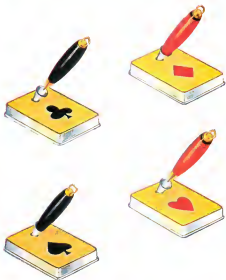

Model V Bases

Parker Desk Sets

Packet Cap with Clip Included with All Parker
Desk Set Pens. Taper Given Without
Charge with All Parker Bases

New moderate designs in Desk Sets to harmonize with modern
decorations in the office or home. Parker's convertible, two-pen-
to-one feature gives them a double appeal that has made them
big sellers wherever shown or featured. Here's just that "some-
thing new" always in demand. The edges and sockets are chro-
mium plated. Bases measure 3 1/2x2 3/4 inches.

Model OP
Parker's Oval Base in Patent
Blender. Base only, including
pen..... \$2.75
To obtain complete desk set, pen
and price of pen chosen. Example
—desk set with \$3 pen..... \$5.75

Model OG
Parker's Oval Base in Matched
Green. Base only, including
pen..... \$2.75
To obtain complete desk set, pen
and price of pen chosen. Example
—desk set with \$3.50 pen
pen..... \$7.25

Model OM
Parker's Oval Base in
Matched Blended
Base only, including
pen..... \$2.75
To obtain complete
desk set, pen, and price
of pen chosen. Example
—desk set with \$2.75
pen..... \$5.50

Model OR
Parker's Oval Base in Matched Blue.
Base only, including pen..... \$2.75
To obtain complete desk set, pen,
and price of pen chosen. Example
—desk set with \$3 pen..... \$5.75

Model O Bases

Parker Desk Sets

Pen Case with Clip Included with All Parker
Desk Set Pens. Taper Glides Without
Change with All Parker Bases

Modern—attractive— inexpensive—these bases are made to appeal particularly to the Executive class. These latest creations are the result of many months of study for the ultimate in Midway's home desk or boarder appointments. A graceful oval shape (size 6½ x 3½) and a beautiful selection of colors.